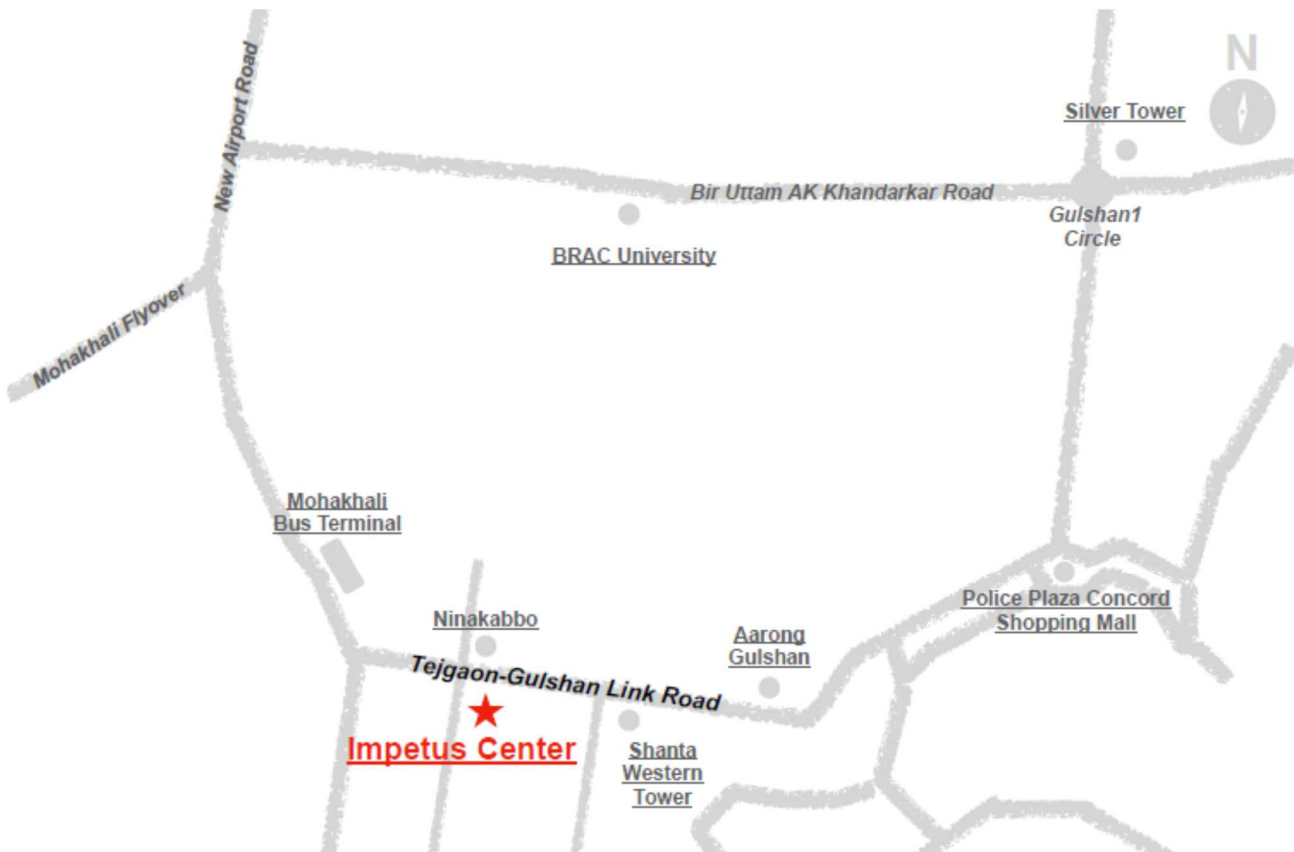

## QTEC and PQC established New Joint Venture in Bangladesh

Japan Textile Products Quality and Technology Center (QTEC) and PACIFIC QUALITY CONTROL CENTRE LTD (PQC) are pleased to announce the establishment of new joint venture company in Bangladesh that will provide comprehensive testing and inspection services for textile products and others. The new operations commenced on February 12, 2023.

### Our New Joint Venture

- 1) Name QTEC Dhaka Laboratory Co., Ltd.
- 2) Address Impetus Center (4F),242/B, Tejgaon-Gulshan Link Road, Tejgaon, Dhaka 1208, Bangladesh
- 3) Representative Mr. TSUYOSHI UTSUNOMIYA (Managing Director)
- 4) Operations Testing, Inspection, Technical advice of textile products and others
- 5) Investment Ratio QTEC 70%, PQC 30%

### Location

## Impetus Center

QTEC Dhaka Laboratory Co., Ltd. [QTEC DHAKA LAB]  
(Japan Textile Products Quality and Technology Center, Dhaka Testing Center)

Address : Impetus Center(4F), 242/B, Tejgaon-Gulshan Link Road, Tejgaon,  
Dhaka 1208, Bangladesh